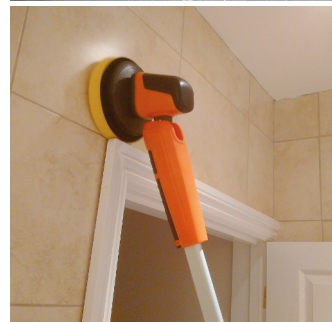

iVo PowerBrush XL

Effective and versatile portable multi-scrubber.

The iVo PowerBrush XL is fantastic for cleaning floors, stairs and walls and is designed to be used along with mop and bucket, to provide the scrubbing that is so often needed.

Designed to complement the original PowerBrush, the XL offers an extendable lance and rotating head to allow you to achieve enhanced detailed cleaning. Waterproof to the neck, the XL is also great for poolside cleaning.

Supplied as a full kit with 8 attachments, the XL is incredibly popular with thousands of cleaners.

Features and benefits

Batteries are replaced easily for continuous work & remote charging

Extendable handle for those difficult to reach areas

3-Position twist handle versatility

Multi-position head angle flexibility

-  Lightweight
-  High torque
-  Waterproof
-  Removable battery
-  Extendable

Accessories

Tough brush, small
XLTS

Tough brush, large
XLTBL