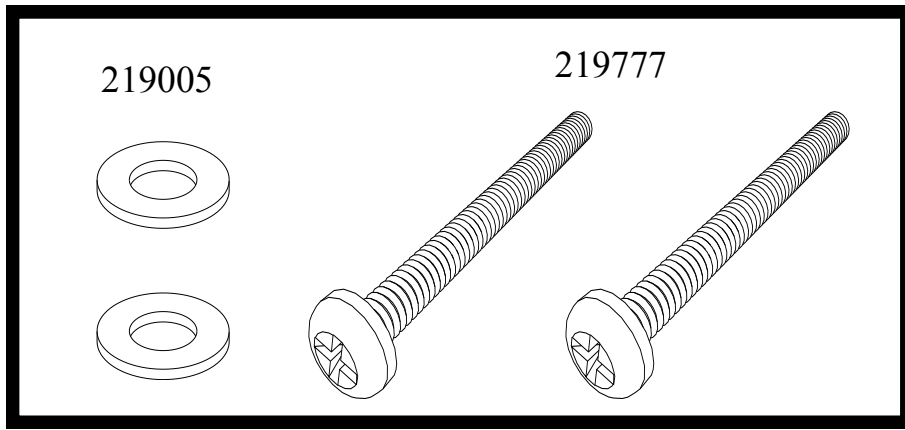

CAROUSEL

NC-1 / 2 / 3 / 4

ITEM	PART	DESCRIPTION
1	338243	BLUE BASE
2	227471	PEDAL MOULDING (NC1 ONLY)
2	219679	PEDAL SPRING (NOT SHOWN) NC1 ONLY
3	338244	HANDLE
4	227551	MOP WRINGER (NC1 ONLY)
5	628040	14 LITRE PAIL BLUE (NC1 ONLY)
6	227464	LID GREEN
6	227549	LID YELLOW
6	227468	LID RED
6	227469	LID BLUE
7	227463	WASTE BIN GREEN
7	227467	WASTE BIN BLUE
7	227545	WASTE BIN YELLOW
7	227466	WASTE BIN RED
8	227465	SMALL CADDY RED
8	227537	SMALL CADDY BLUE
8	227358	SMALL CADDY GREEN
8	227359	SMALL CADDY YELLOW
9	227356	LARGE CADDY RED
9	227357	LARGE CADDY BLUE
—	629444	REPLACEMENT 70L POLBAGS X 10

NC-1/2/3/4

204099

219076

219005

219777

NC-1/2/3/4

204099

NC-1/2/3/4

NC-1/2/3/4

NC-1/2/3/4

219076

NC-1

NC-2

NC-2

NC-2

NC-3