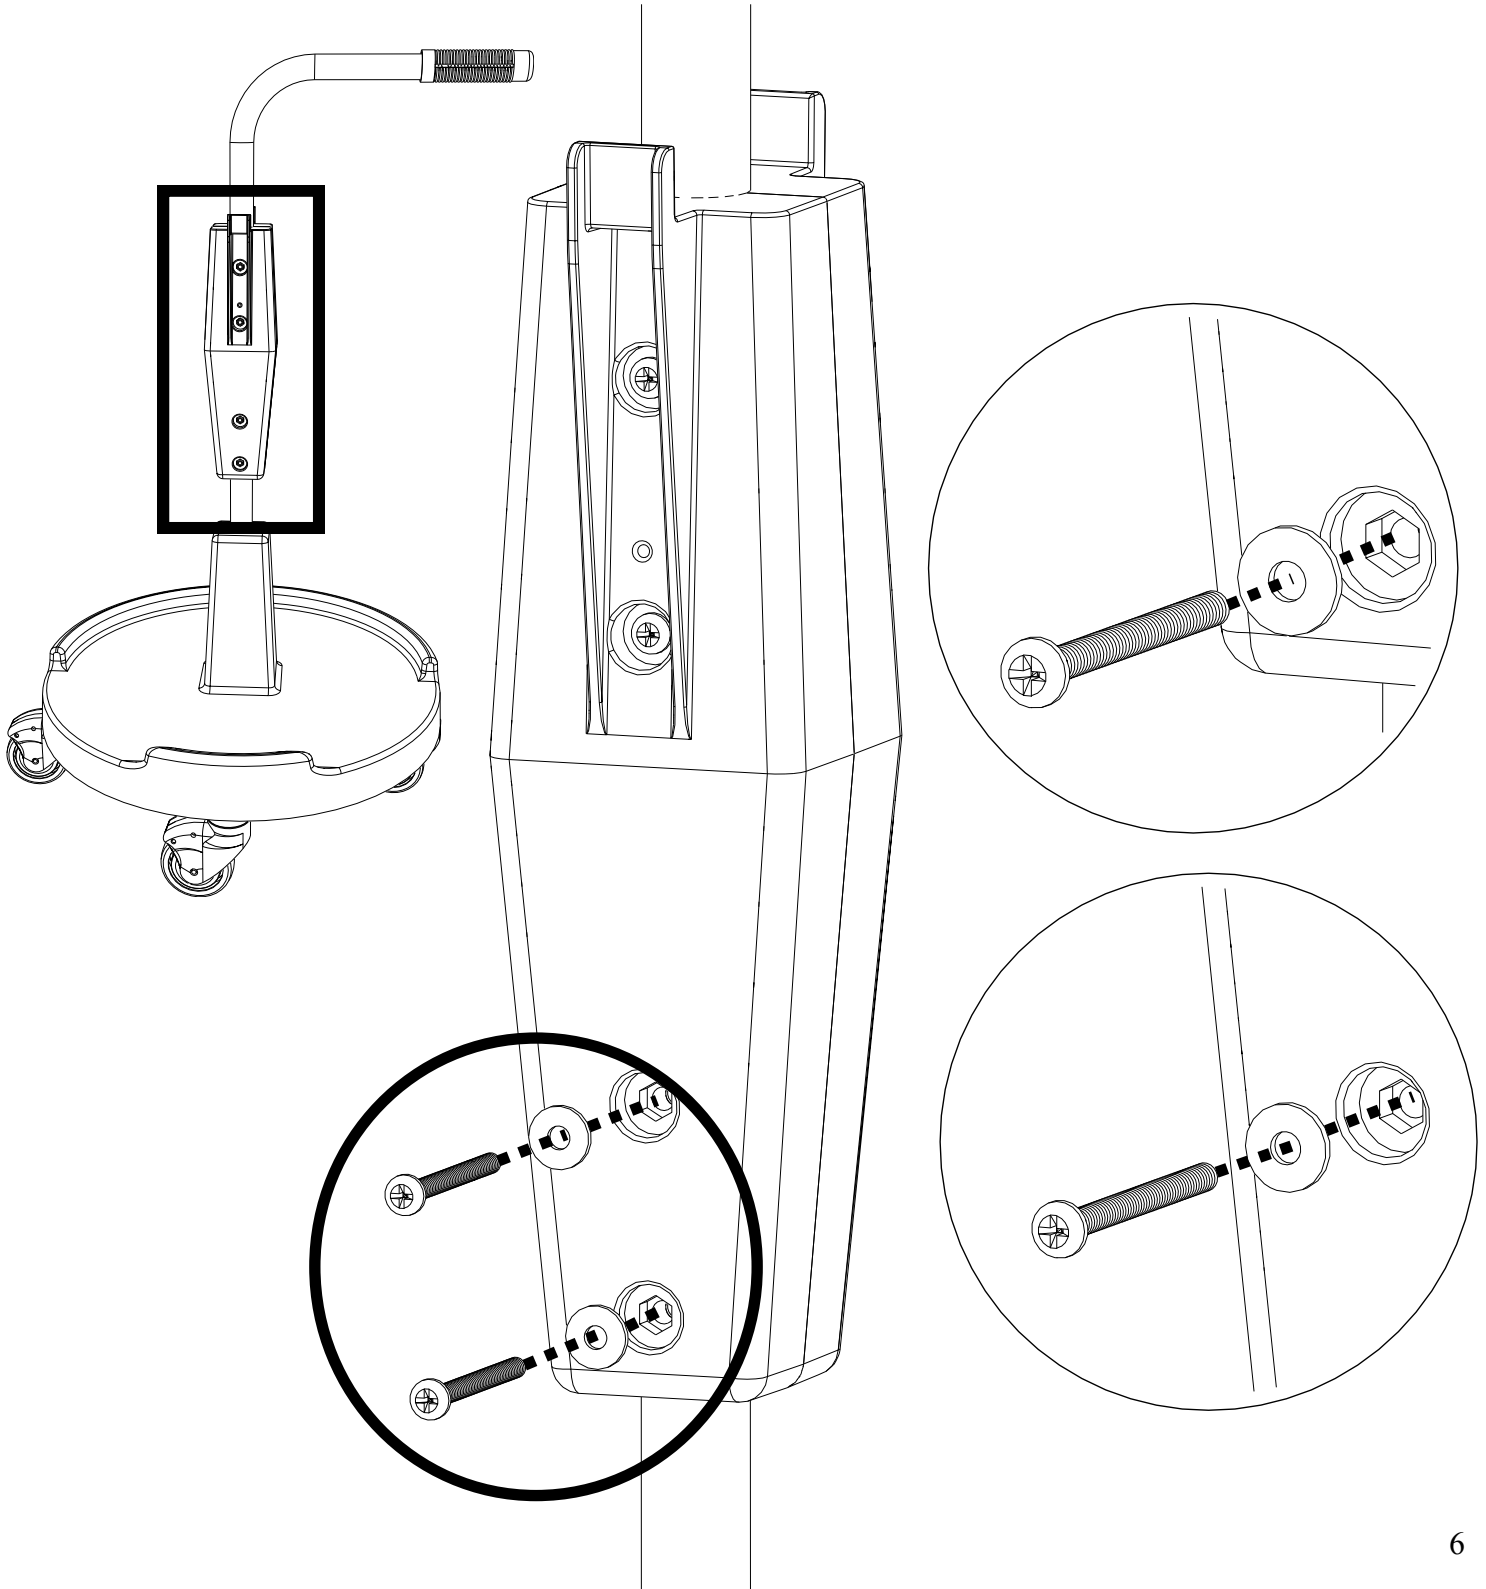

NC-1/2/3/4