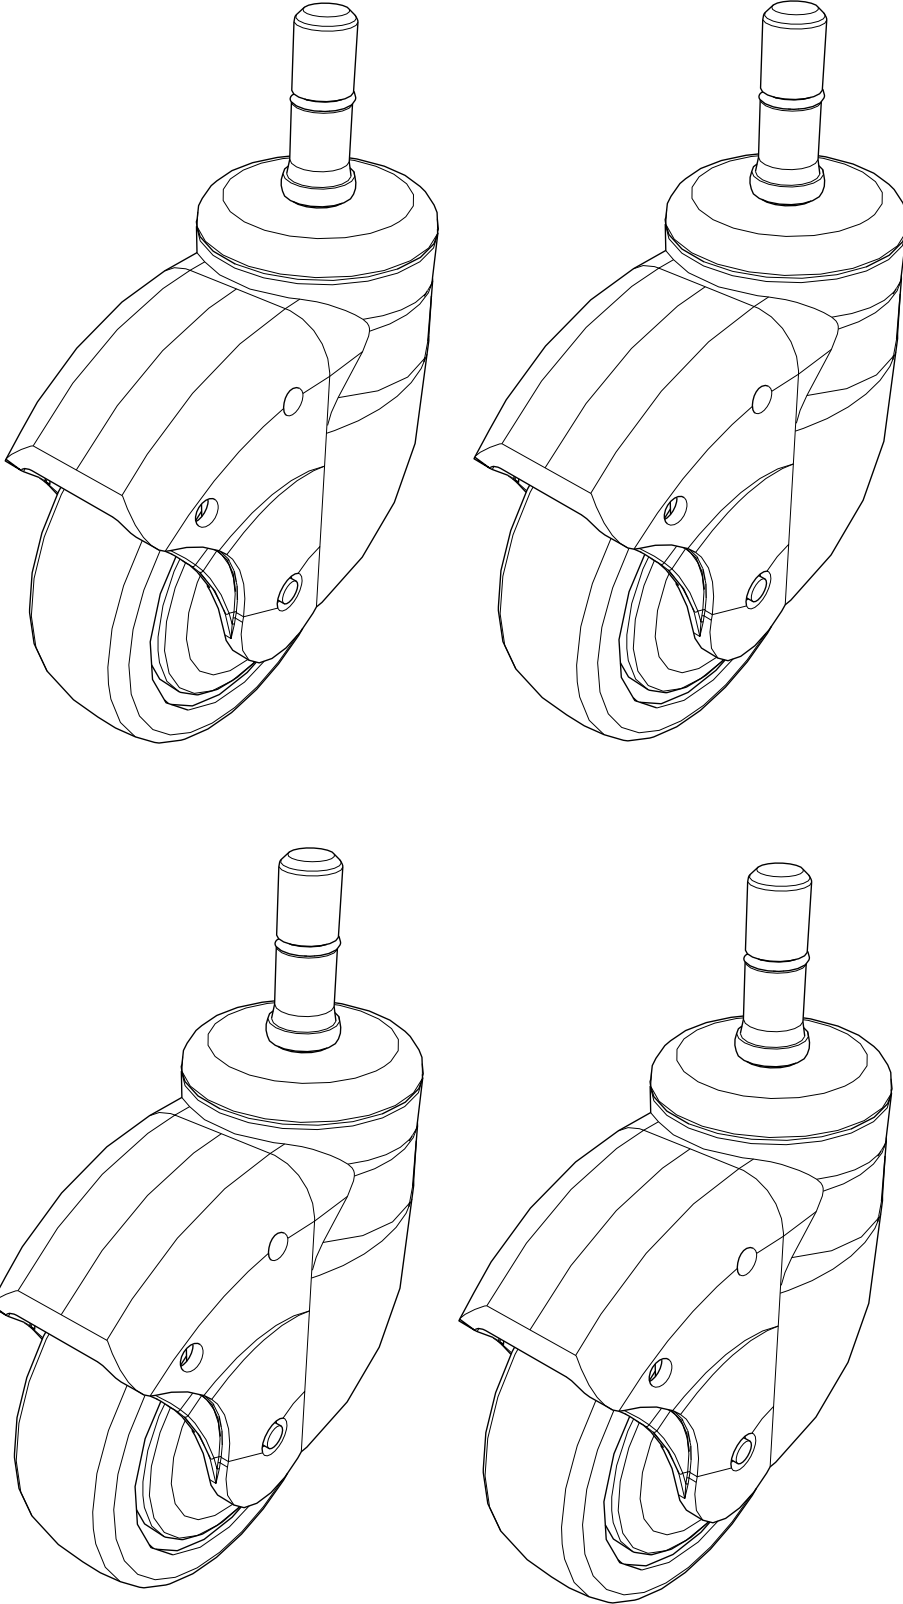

CAROUSEL

NC-1 / 2 / 3 / 4

ITEM	PART	DESCRIPTION
1	338243	BLUE BASE
2	227471	PEDAL MOULDING (NC1 ONLY)
2	219679	PEDAL SPRING (NOT SHOWN) NC1 ONLY
3	338244	HANDLE
4	227551	MOP WRINGER (NC1 ONLY)
5	628040	14 LITRE PAIL BLUE (NC1 ONLY)
6	227464	LID GREEN
6	227549	LID YELLOW
6	227468	LID RED
6	227469	LID BLUE
7	227463	WASTE BIN GREEN
7	227467	WASTE BIN BLUE
7	227545	WASTE BIN YELLOW
7	227466	WASTE BIN RED
8	227465	SMALL CADDY RED
8	227537	SMALL CADDY BLUE
8	227358	SMALL CADDY GREEN
8	227359	SMALL CADDY YELLOW
9	227356	LARGE CADDY RED
9	227357	LARGE CADDY BLUE
—	629444	REPLACEMENT 70L POLBAGS X 10

NC-1/2/3/4

204099

219076

219005

219777

NC-1/2/3/4

204099

NC-1/2/3/4

NC-1/2/3/4

NC-1/2/3/4

219076

NC-1

NC-2

NC-2

NC-2

NC-3