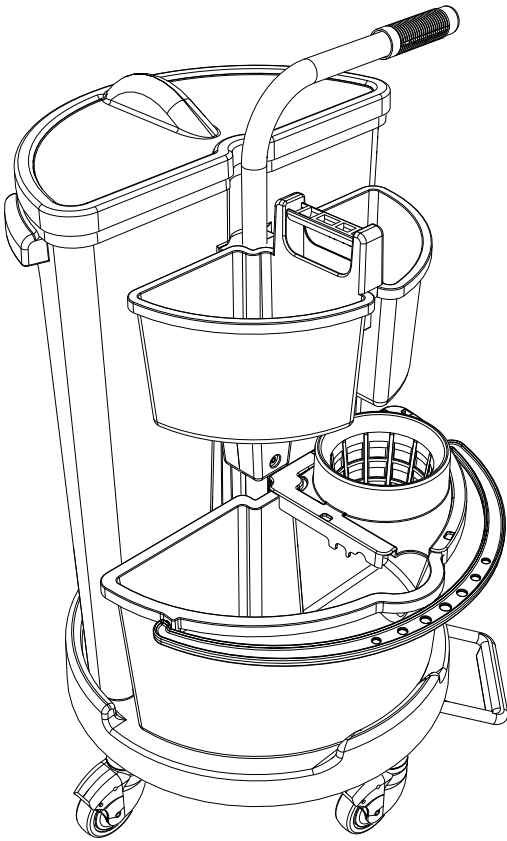

CAROUSEL

NC-1 / 2 / 3 / 4

ITEM	PART	DESCRIPTION
1	338243	BLUE BASE
2	227471	PEDAL MOULDING (NC1 ONLY)
2	219679	PEDAL SPRING (NOT SHOWN) NC1 ONLY
3	338244	HANDLE
4	227551	MOP WRINGER (NC1 ONLY)
5	628040	14 LITRE PAIL BLUE (NC1 ONLY)
6	227464	LID GREEN
6	227549	LID YELLOW
6	227468	LID RED
6	227469	LID BLUE
7	227463	WASTE BIN GREEN
7	227467	WASTE BIN BLUE
7	227545	WASTE BIN YELLOW
7	227466	WASTE BIN RED
8	227465	SMALL CADDY RED
8	227537	SMALL CADDY BLUE
8	227358	SMALL CADDY GREEN
8	227359	SMALL CADDY YELLOW
9	227356	LARGE CADDY RED
9	227357	LARGE CADDY BLUE
—	629444	REPLACEMENT 70L POLBAGS X 10

NC-1/2/3/4

204099

219076

219005

219777

NC-1/2/3/4

204099

NC-1/2/3/4