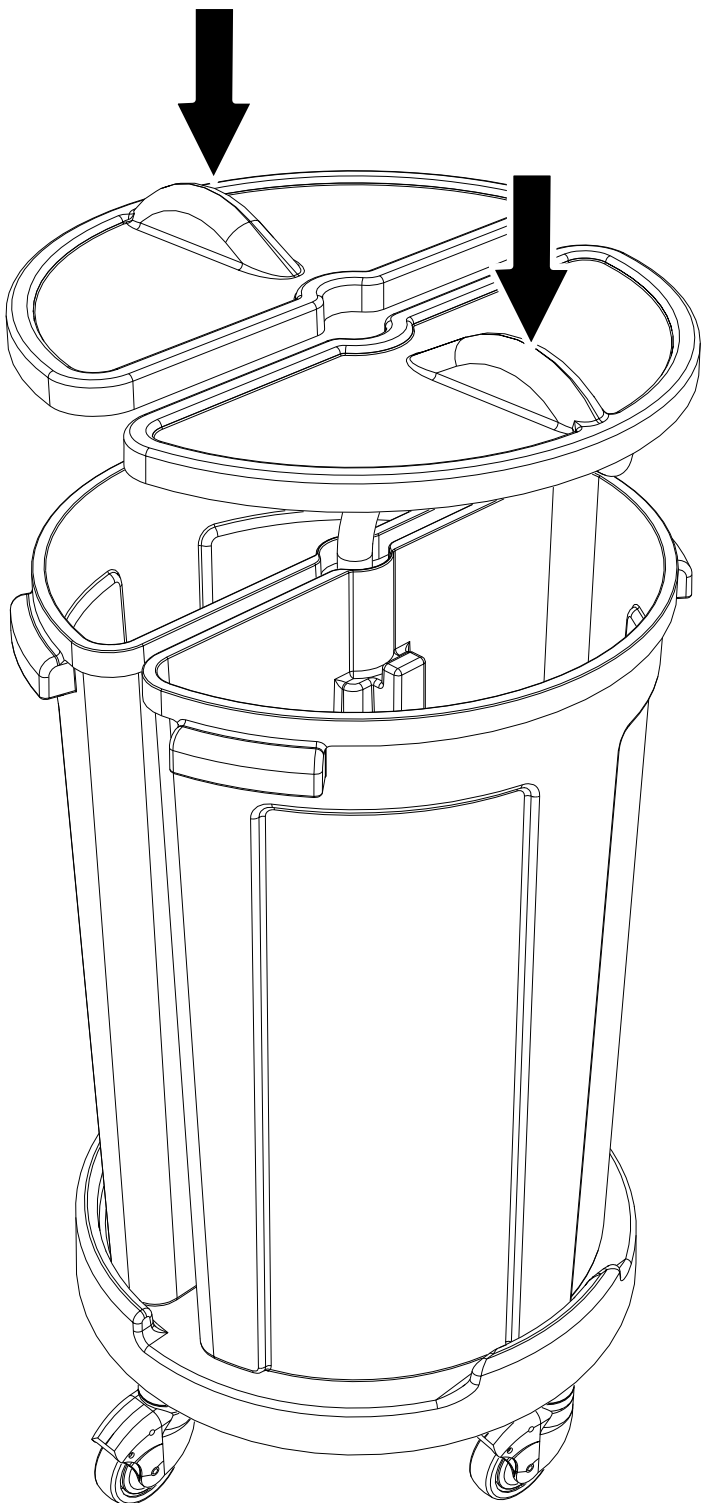

CAROUSEL

NC-1 / 2 / 3 / 4

ITEM	PART	DESCRIPTION
1	338243	BLUE BASE
2	227471	PEDAL MOULDING (NC1 ONLY)
2	219679	PEDAL SPRING (NOT SHOWN) NC1 ONLY
3	338244	HANDLE
4	227551	MOP WRINGER (NC1 ONLY)
5	628040	14 LITRE PAIL BLUE (NC1 ONLY)
6	227464	LID GREEN
6	227549	LID YELLOW
6	227468	LID RED
6	227469	LID BLUE
7	227463	WASTE BIN GREEN
7	227467	WASTE BIN BLUE
7	227545	WASTE BIN YELLOW
7	227466	WASTE BIN RED
8	227465	SMALL CADDY RED
8	227537	SMALL CADDY BLUE
8	227358	SMALL CADDY GREEN
8	227359	SMALL CADDY YELLOW
9	227356	LARGE CADDY RED
9	227357	LARGE CADDY BLUE
—	629444	REPLACEMENT 70L POLBAGS X 10

NC-1/2/3/4

204099

219076

219005

219777

NC-1/2/3/4

204099

NC-1/2/3/4

NC-1/2/3/4

NC-1/2/3/4

219076

NC-1

NC-2

NC-2

NC-2

NC-3