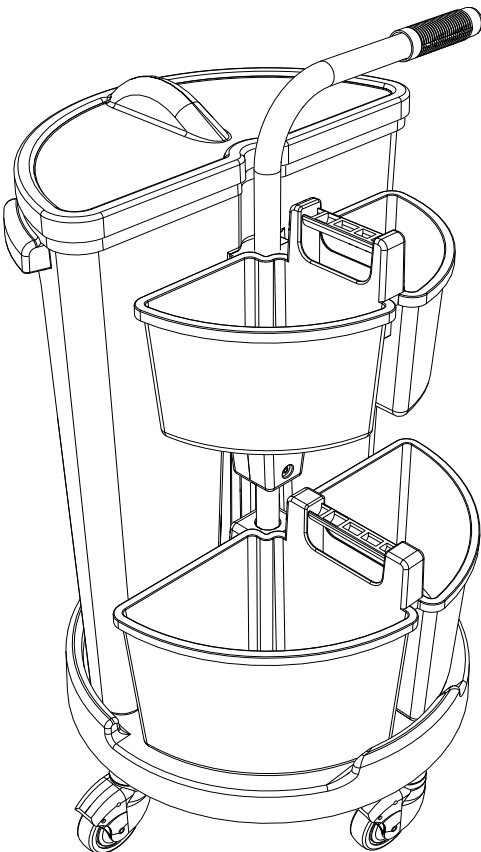

CAROUSEL

NC-1 / 2 / 3 / 4

ITEM	PART	DESCRIPTION
1	338243	BLUE BASE
2	227471	PEDAL MOULDING (NC1 ONLY)
2	219679	PEDAL SPRING (NOT SHOWN) NC1 ONLY
3	338244	HANDLE
4	227551	MOP WRINGER (NC1 ONLY)
5	628040	14 LITRE PAIL BLUE (NC1 ONLY)
6	227464	LID GREEN
6	227549	LID YELLOW
6	227468	LID RED
6	227469	LID BLUE
7	227463	WASTE BIN GREEN
7	227467	WASTE BIN BLUE
7	227545	WASTE BIN YELLOW
7	227466	WASTE BIN RED
8	227465	SMALL CADDY RED
8	227537	SMALL CADDY BLUE
8	227358	SMALL CADDY GREEN
8	227359	SMALL CADDY YELLOW
9	227356	LARGE CADDY RED
9	227357	LARGE CADDY BLUE
—	629444	REPLACEMENT 70L POLBAGS X 10

NC-1/2/3/4

204099

219076

219005

219777

NC-1/2/3/4

204099

NC-1/2/3/4