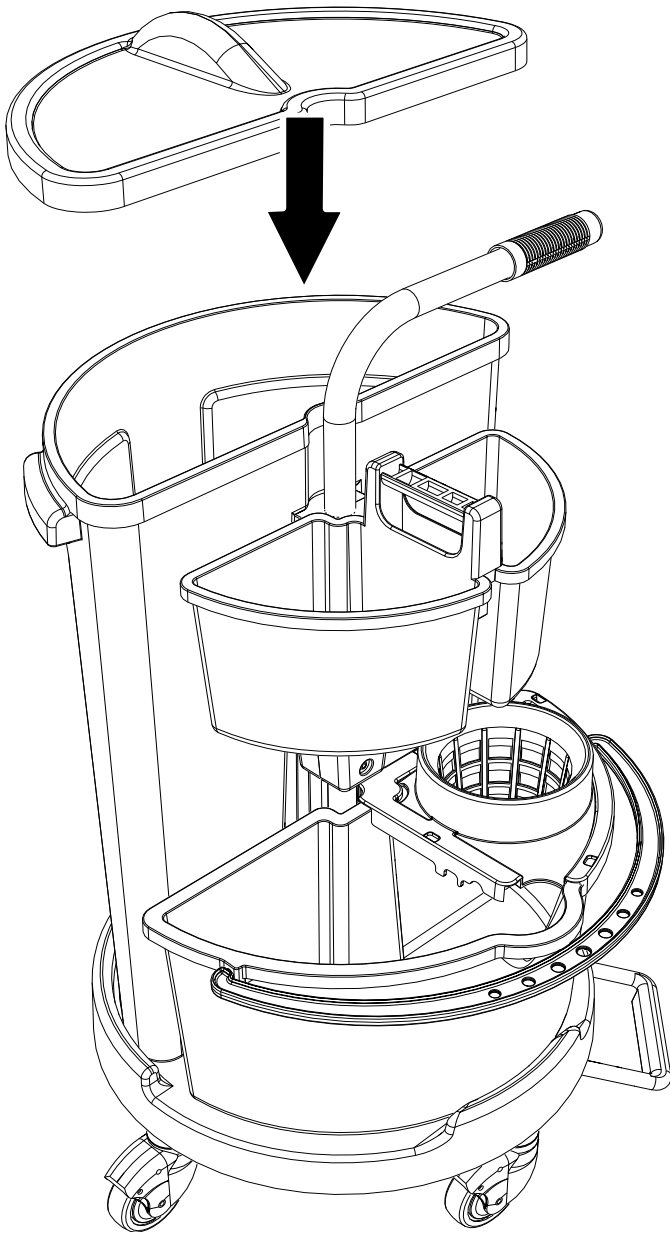

CAROUSEL

NC-1 / 2 / 3 / 4

ITEM	PART	DESCRIPTION
1	338243	BLUE BASE
2	227471	PEDAL MOULDING (NC1 ONLY)
2	219679	PEDAL SPRING (NOT SHOWN) NC1 ONLY
3	338244	HANDLE
4	227551	MOP WRINGER (NC1 ONLY)
5	628040	14 LITRE PAIL BLUE (NC1 ONLY)
6	227464	LID GREEN
6	227549	LID YELLOW
6	227468	LID RED
6	227469	LID BLUE
7	227463	WASTE BIN GREEN
7	227467	WASTE BIN BLUE
7	227545	WASTE BIN YELLOW
7	227466	WASTE BIN RED
8	227465	SMALL CADDY RED
8	227537	SMALL CADDY BLUE
8	227358	SMALL CADDY GREEN
8	227359	SMALL CADDY YELLOW
9	227356	LARGE CADDY RED
9	227357	LARGE CADDY BLUE
—	629444	REPLACEMENT 70L POLBAGS X 10

NC-1/2/3/4

NC-1/2/3/4

219076

NC-1

NC-2

NC-2

NC-2

NC-3