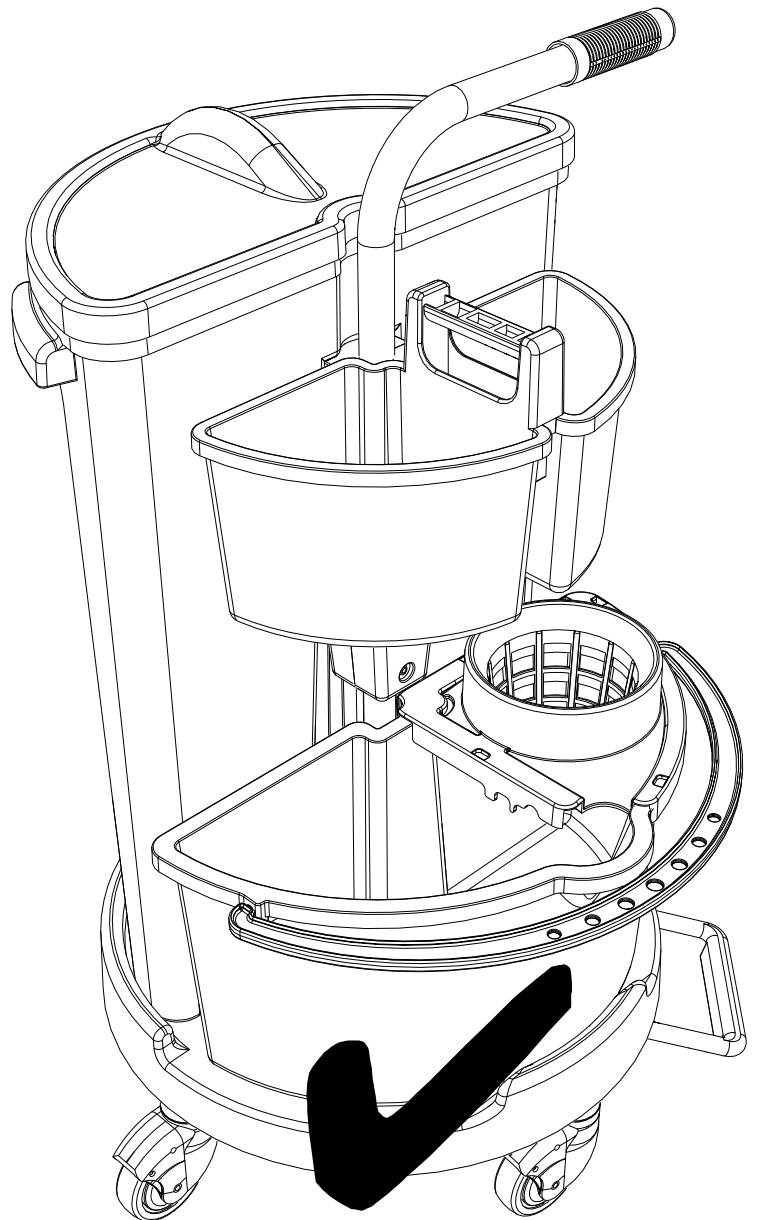

CAROUSEL

NC-1 / 2 / 3 / 4

ITEM	PART	DESCRIPTION
1	338243	BLUE BASE
2	227471	PEDAL MOULDING (NC1 ONLY)
2	219679	PEDAL SPRING (NOT SHOWN) NC1 ONLY
3	338244	HANDLE
4	227551	MOP WRINGER (NC1 ONLY)
5	628040	14 LITRE PAIL BLUE (NC1 ONLY)
6	227464	LID GREEN
6	227549	LID YELLOW
6	227468	LID RED
6	227469	LID BLUE
7	227463	WASTE BIN GREEN
7	227467	WASTE BIN BLUE
7	227545	WASTE BIN YELLOW
7	227466	WASTE BIN RED
8	227465	SMALL CADDY RED
8	227537	SMALL CADDY BLUE
8	227358	SMALL CADDY GREEN
8	227359	SMALL CADDY YELLOW
9	227356	LARGE CADDY RED
9	227357	LARGE CADDY BLUE
—	629444	REPLACEMENT 70L POLBAGS X 10

NC-1/2/3/4

NC-1/2/3/4

219076

NC-1

NC-2

NC-2

NC-2

NC-3