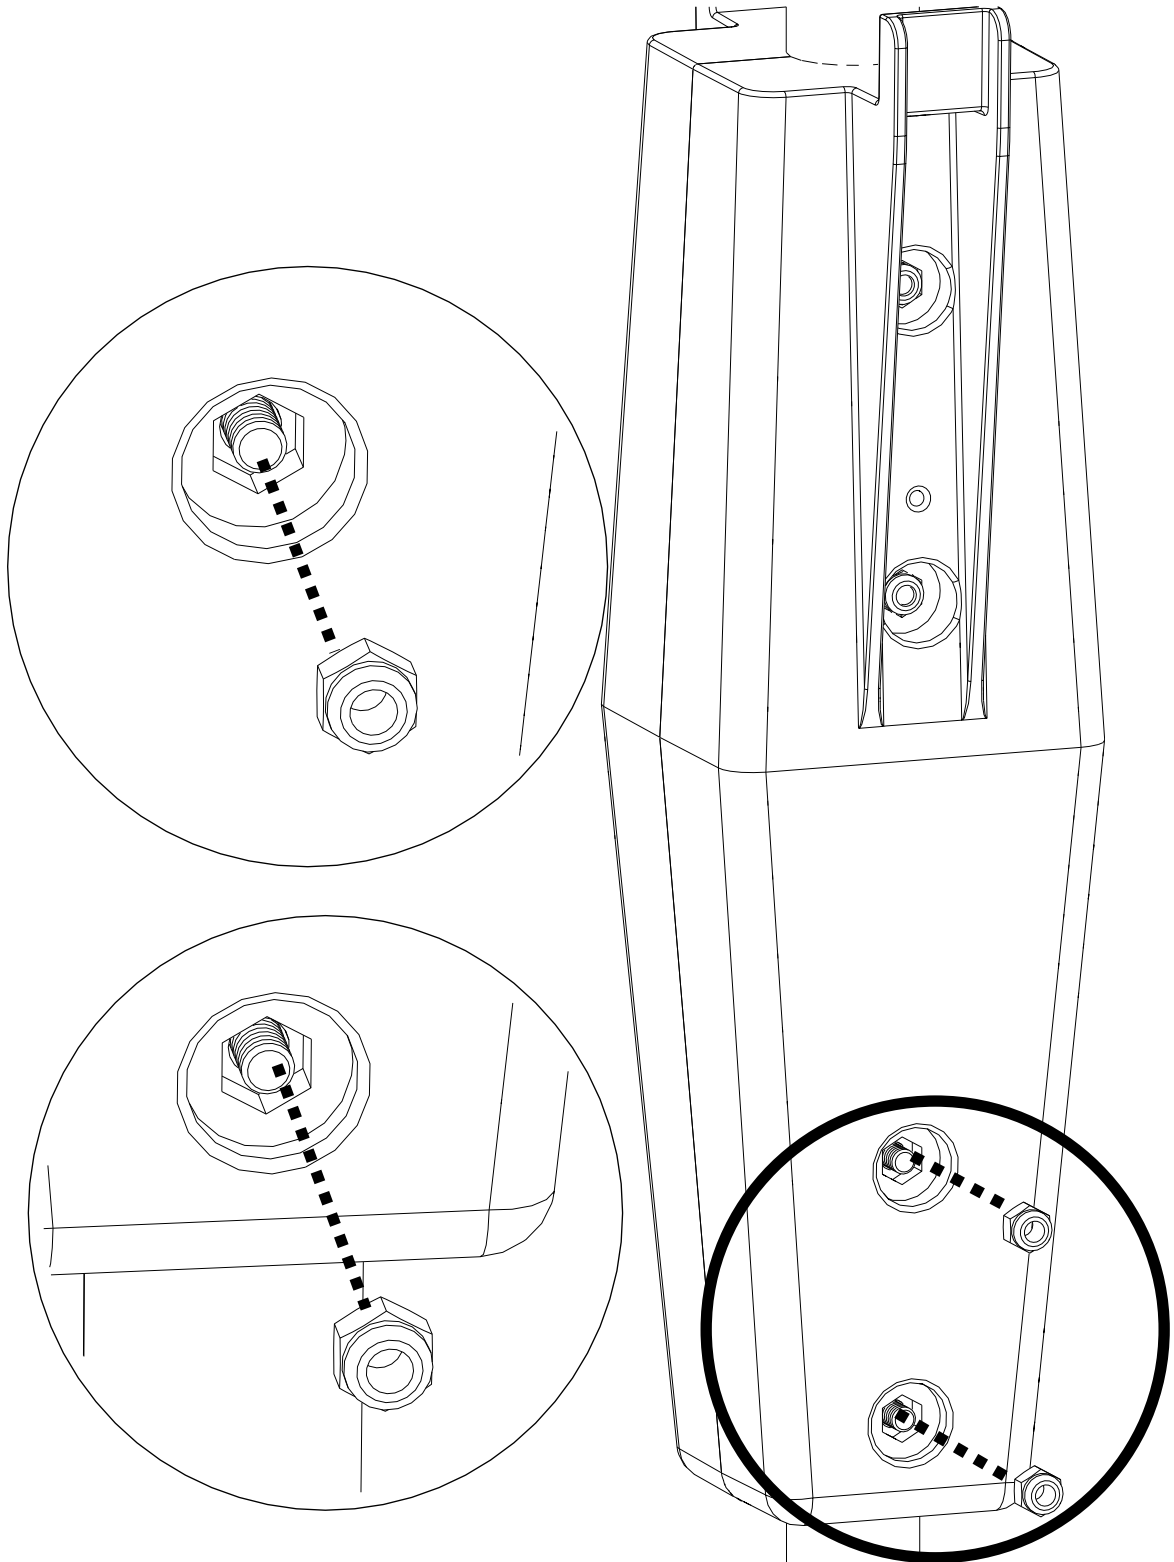

NC-1/2/3/4

219076