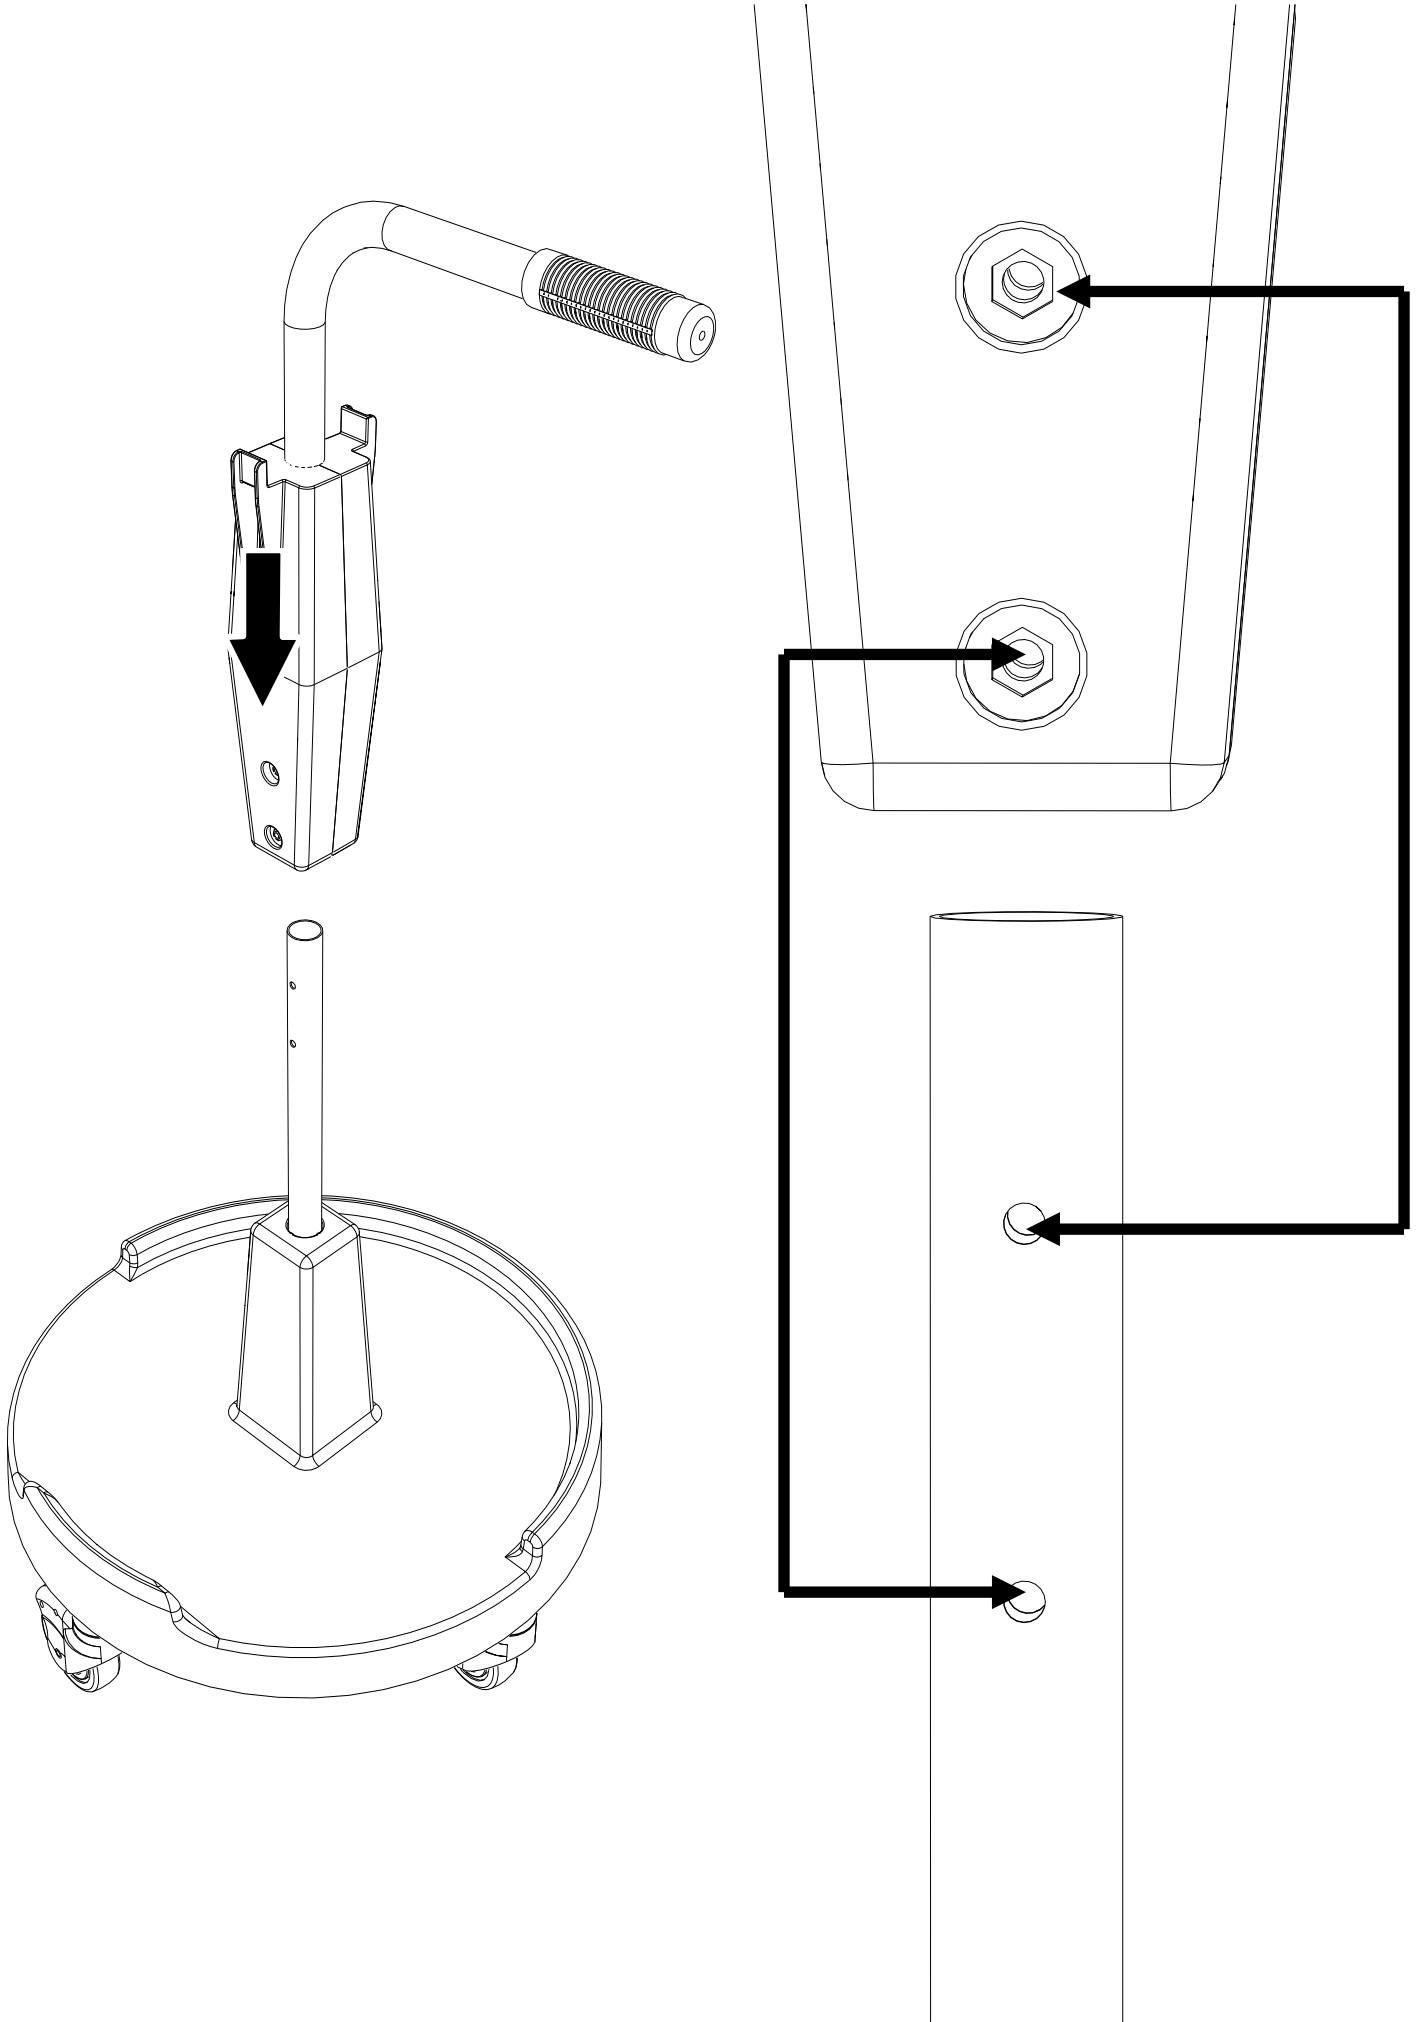

CAROUSEL

NC-1 / 2 / 3 / 4

ITEM	PART	DESCRIPTION
1	338243	BLUE BASE
2	227471	PEDAL MOULDING (NC1 ONLY)
2	219679	PEDAL SPRING (NOT SHOWN) NC1 ONLY
3	338244	HANDLE
4	227551	MOP WRINGER (NC1 ONLY)
5	628040	14 LITRE PAIL BLUE (NC1 ONLY)
6	227464	LID GREEN
6	227549	LID YELLOW
6	227468	LID RED
6	227469	LID BLUE
7	227463	WASTE BIN GREEN
7	227467	WASTE BIN BLUE
7	227545	WASTE BIN YELLOW
7	227466	WASTE BIN RED
8	227465	SMALL CADDY RED
8	227537	SMALL CADDY BLUE
8	227358	SMALL CADDY GREEN
8	227359	SMALL CADDY YELLOW
9	227356	LARGE CADDY RED
9	227357	LARGE CADDY BLUE
—	629444	REPLACEMENT 70L POLBAGS X 10

NC-1/2/3/4

204099

219076

219005

219777

NC-1/2/3/4

204099

NC-1/2/3/4

NC-1/2/3/4

NC-1/2/3/4

219076

NC-1

NC-2

NC-2

NC-2

NC-3