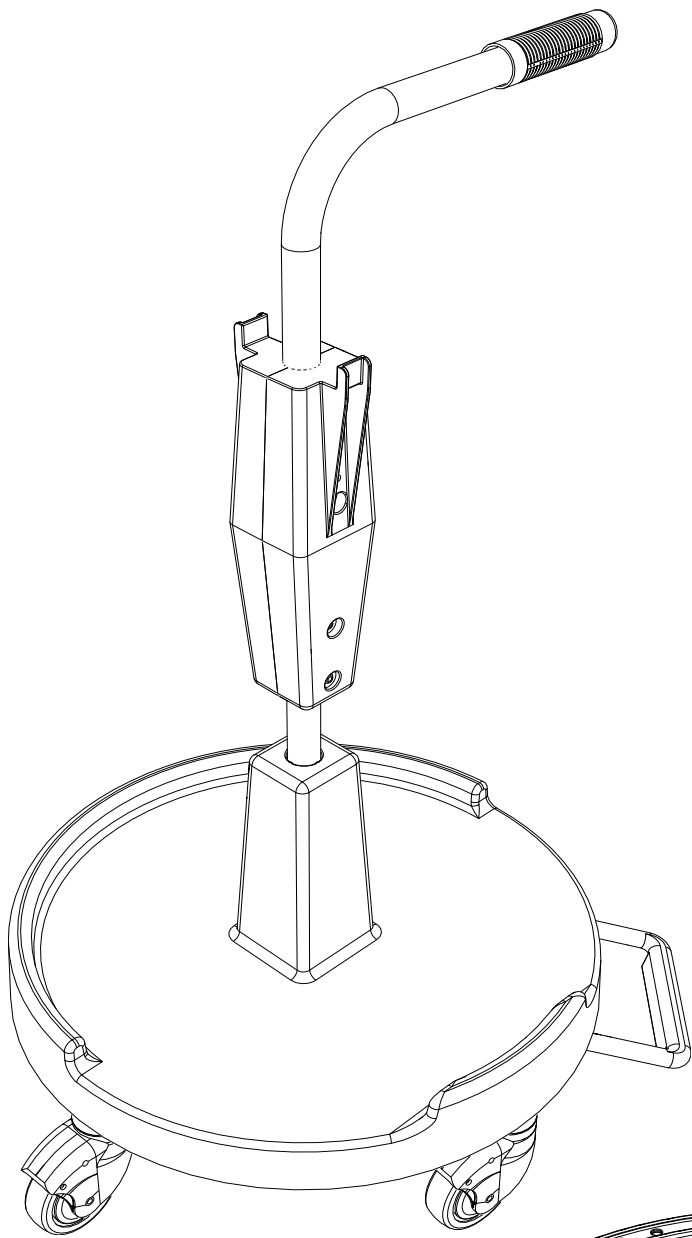

CAROUSEL

NC-1 / 2 / 3 / 4

ITEM	PART	DESCRIPTION
1	338243	BLUE BASE
2	227471	PEDAL MOULDING (NC1 ONLY)
2	219679	PEDAL SPRING (NOT SHOWN) NC1 ONLY
3	338244	HANDLE
4	227551	MOP WRINGER (NC1 ONLY)
5	628040	14 LITRE PAIL BLUE (NC1 ONLY)
6	227464	LID GREEN
6	227549	LID YELLOW
6	227468	LID RED
6	227469	LID BLUE
7	227463	WASTE BIN GREEN
7	227467	WASTE BIN BLUE
7	227545	WASTE BIN YELLOW
7	227466	WASTE BIN RED
8	227465	SMALL CADDY RED
8	227537	SMALL CADDY BLUE
8	227358	SMALL CADDY GREEN
8	227359	SMALL CADDY YELLOW
9	227356	LARGE CADDY RED
9	227357	LARGE CADDY BLUE
—	629444	REPLACEMENT 70L POLBAGS X 10

NC-1/2/3/4

204099

219076

219005

219777

NC-1/2/3/4

204099

NC-1/2/3/4

NC-1/2/3/4

NC-1/2/3/4

219076

NC-1

NC-2

NC-2

NC-2

NC-3