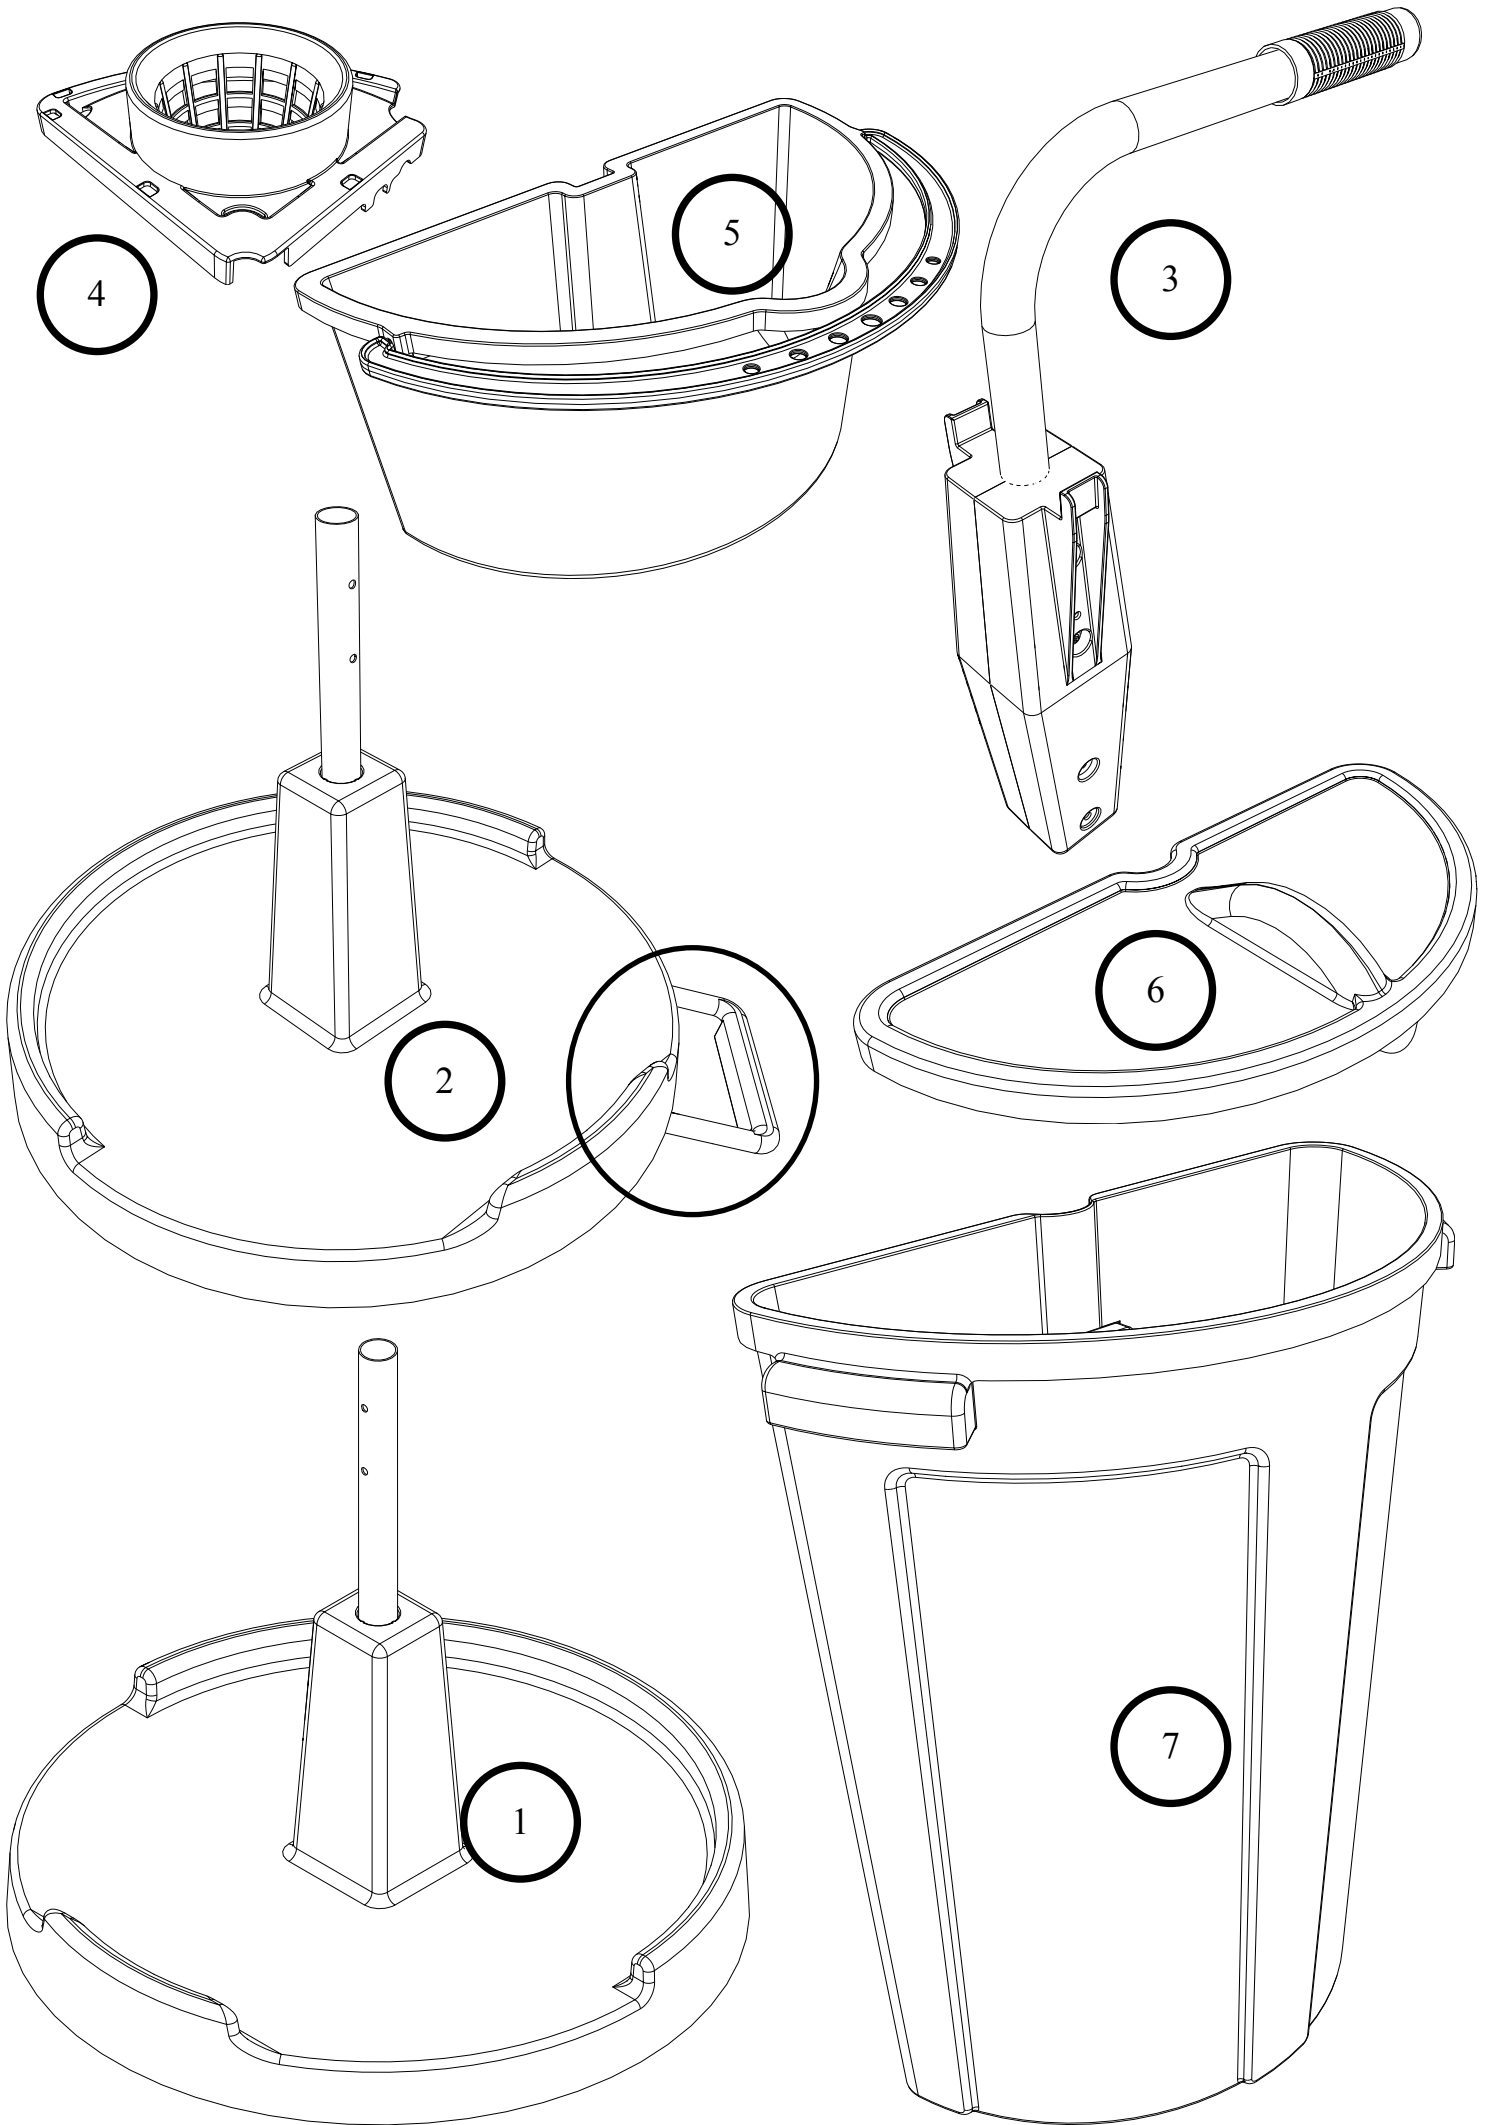

CAROUSEL

NC-1 / 2 / 3 / 4

ITEM	PART	DESCRIPTION
1	338243	BLUE BASE
2	227471	PEDAL MOULDING (NC1 ONLY)
2	219679	PEDAL SPRING (NOT SHOWN) NC1 ONLY
3	338244	HANDLE
4	227551	MOP WRINGER (NC1 ONLY)
5	628040	14 LITRE PAIL BLUE (NC1 ONLY)
6	227464	LID GREEN
6	227549	LID YELLOW
6	227468	LID RED
6	227469	LID BLUE
7	227463	WASTE BIN GREEN
7	227467	WASTE BIN BLUE
7	227545	WASTE BIN YELLOW
7	227466	WASTE BIN RED
8	227465	SMALL CADDY RED
8	227537	SMALL CADDY BLUE
8	227358	SMALL CADDY GREEN
8	227359	SMALL CADDY YELLOW
9	227356	LARGE CADDY RED
9	227357	LARGE CADDY BLUE
—	629444	REPLACEMENT 70L POLBAGS X 10

NC-1/2/3/4

204099

219076

219005

219777

NC-1/2/3/4

204099

NC-1/2/3/4

NC-1/2/3/4

NC-1/2/3/4

219076

NC-1

NC-2

NC-2

NC-2

NC-3