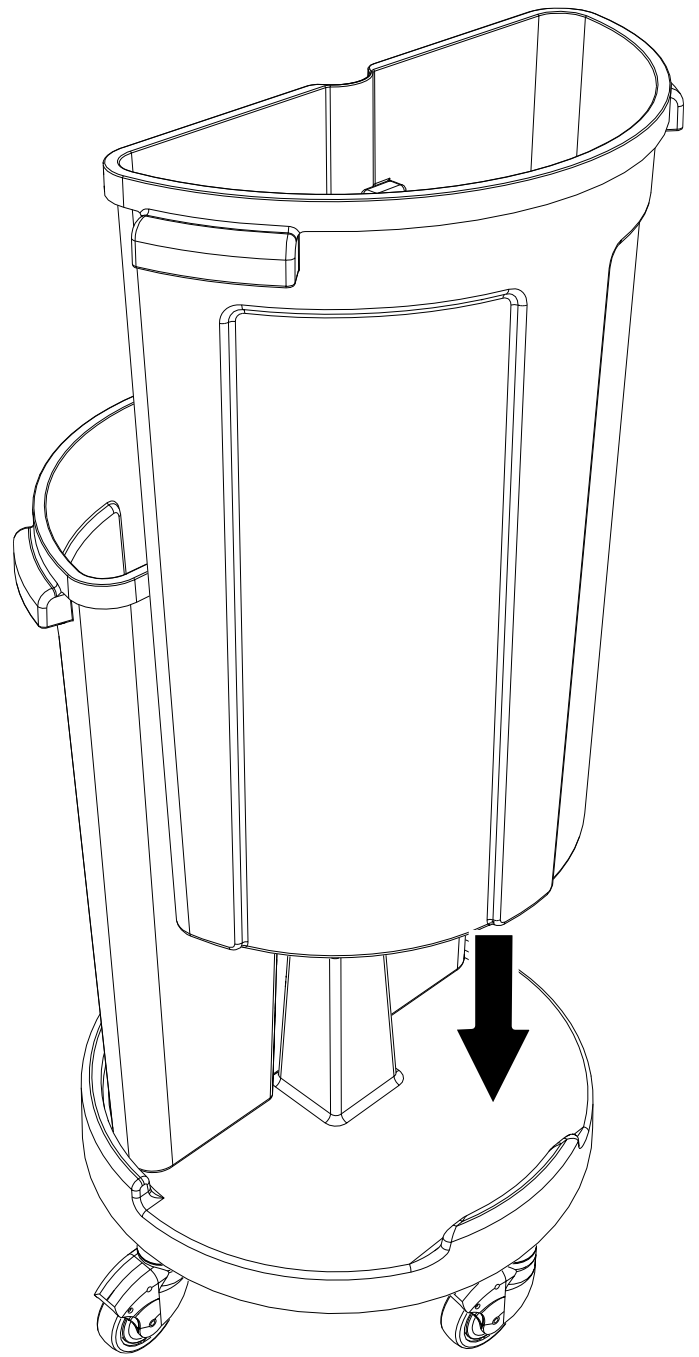

CAROUSEL

NC-1 / 2 / 3 / 4

ITEM	PART	DESCRIPTION
1	338243	BLUE BASE
2	227471	PEDAL MOULDING (NC1 ONLY)
2	219679	PEDAL SPRING (NOT SHOWN) NC1 ONLY
3	338244	HANDLE
4	227551	MOP WRINGER (NC1 ONLY)
5	628040	14 LITRE PAIL BLUE (NC1 ONLY)
6	227464	LID GREEN
6	227549	LID YELLOW
6	227468	LID RED
6	227469	LID BLUE
7	227463	WASTE BIN GREEN
7	227467	WASTE BIN BLUE
7	227545	WASTE BIN YELLOW
7	227466	WASTE BIN RED
8	227465	SMALL CADDY RED
8	227537	SMALL CADDY BLUE
8	227358	SMALL CADDY GREEN
8	227359	SMALL CADDY YELLOW
9	227356	LARGE CADDY RED
9	227357	LARGE CADDY BLUE
—	629444	REPLACEMENT 70L POLBAGS X 10

NC-1/2/3/4

NC-1/2/3/4

219076

NC-1

NC-2

NC-2

NC-2

NC-3