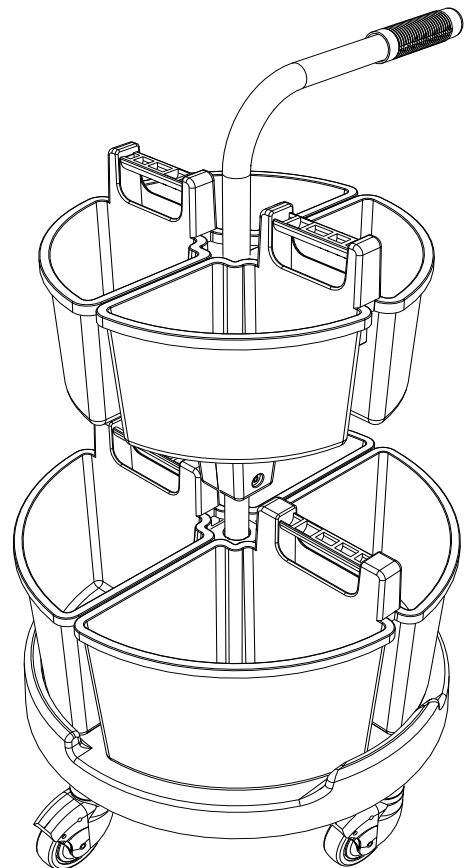

CAROUSEL

NC-1 / 2 / 3 / 4

ITEM	PART	DESCRIPTION
1	338243	BLUE BASE
2	227471	PEDAL MOULDING (NC1 ONLY)
2	219679	PEDAL SPRING (NOT SHOWN) NC1 ONLY
3	338244	HANDLE
4	227551	MOP WRINGER (NC1 ONLY)
5	628040	14 LITRE PAIL BLUE (NC1 ONLY)
6	227464	LID GREEN
6	227549	LID YELLOW
6	227468	LID RED
6	227469	LID BLUE
7	227463	WASTE BIN GREEN
7	227467	WASTE BIN BLUE
7	227545	WASTE BIN YELLOW
7	227466	WASTE BIN RED
8	227465	SMALL CADDY RED
8	227537	SMALL CADDY BLUE
8	227358	SMALL CADDY GREEN
8	227359	SMALL CADDY YELLOW
9	227356	LARGE CADDY RED
9	227357	LARGE CADDY BLUE
—	629444	REPLACEMENT 70L POLBAGS X 10

NC-1/2/3/4

204099

219076

219005

219777

NC-1/2/3/4

204099

NC-1/2/3/4

NC-1/2/3/4

NC-1/2/3/4

219076

NC-1

NC-2

NC-2

NC-2

NC-3