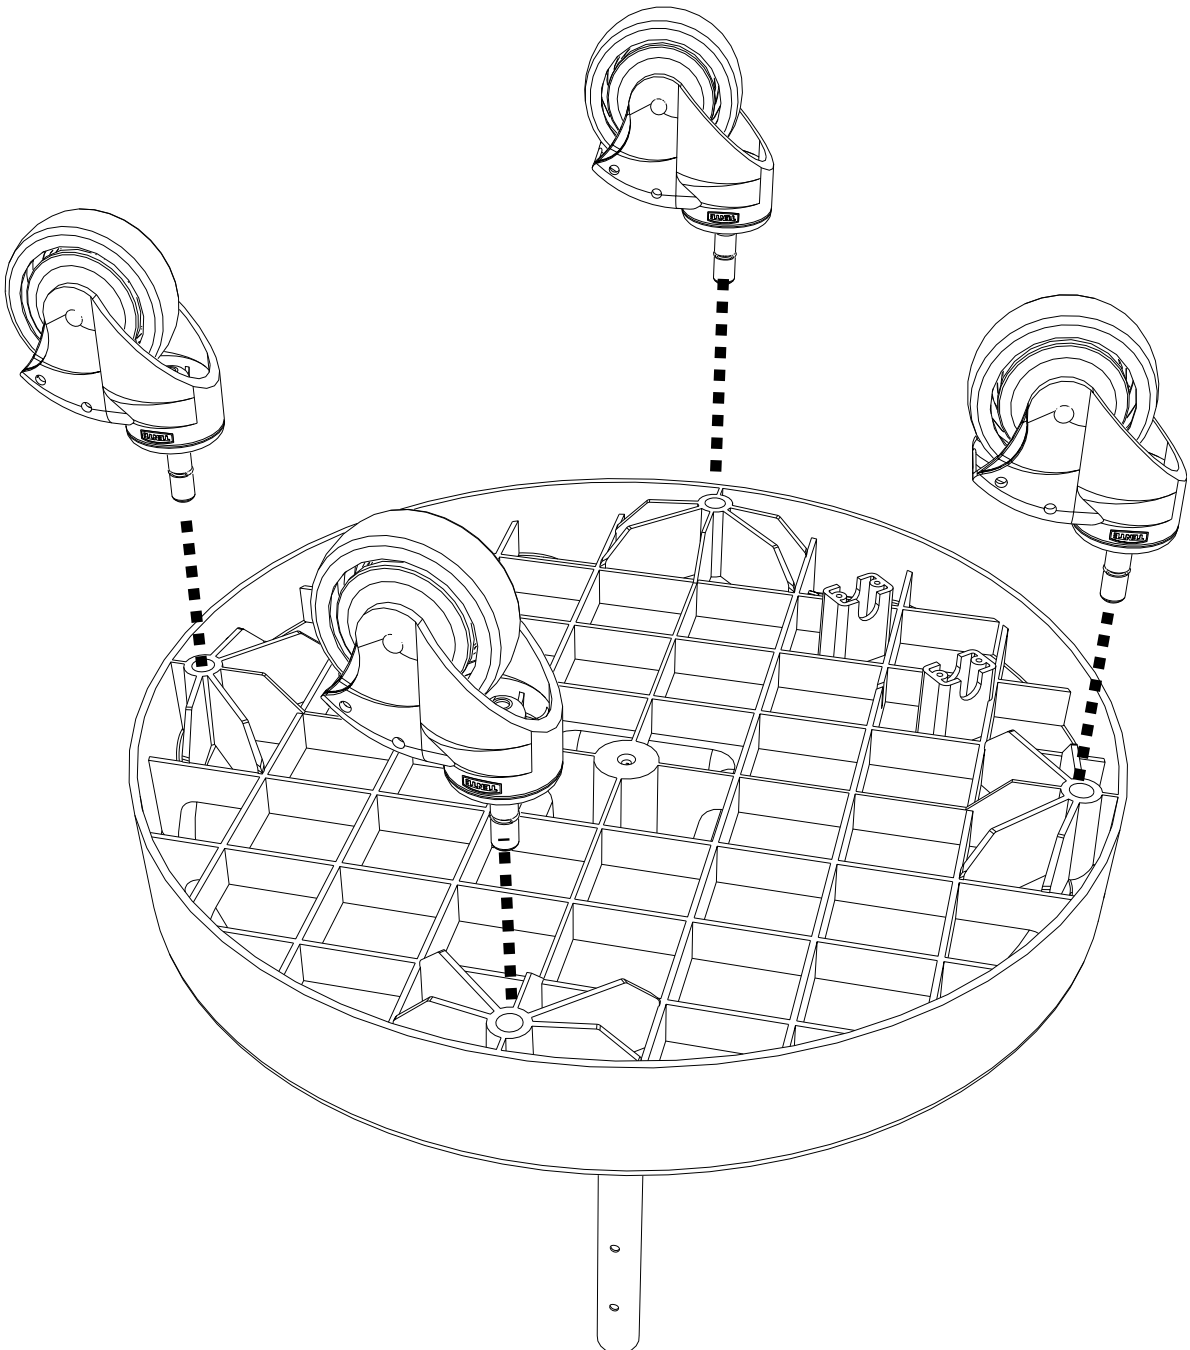

CAROUSEL

NC-1 / 2 / 3 / 4

ITEM	PART	DESCRIPTION
1	338243	BLUE BASE
2	227471	PEDAL MOULDING (NC1 ONLY)
2	219679	PEDAL SPRING (NOT SHOWN) NC1 ONLY
3	338244	HANDLE
4	227551	MOP WRINGER (NC1 ONLY)
5	628040	14 LITRE PAIL BLUE (NC1 ONLY)
6	227464	LID GREEN
6	227549	LID YELLOW
6	227468	LID RED
6	227469	LID BLUE
7	227463	WASTE BIN GREEN
7	227467	WASTE BIN BLUE
7	227545	WASTE BIN YELLOW
7	227466	WASTE BIN RED
8	227465	SMALL CADDY RED
8	227537	SMALL CADDY BLUE
8	227358	SMALL CADDY GREEN
8	227359	SMALL CADDY YELLOW
9	227356	LARGE CADDY RED
9	227357	LARGE CADDY BLUE
—	629444	REPLACEMENT 70L POLBAGS X 10

NC-1/2/3/4

204099

219076

219005

219777

NC-1/2/3/4

204099

NC-1/2/3/4

NC-1/2/3/4

NC-1/2/3/4

219076

NC-1

NC-2

NC-2

NC-2

NC-3