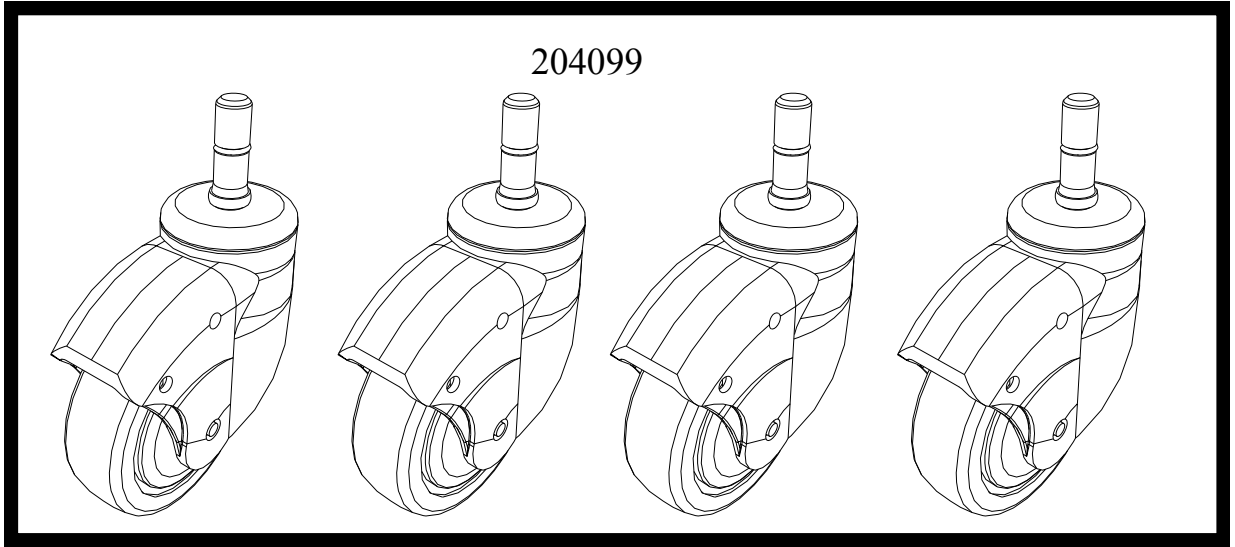

NC-1/2/3/4

204099