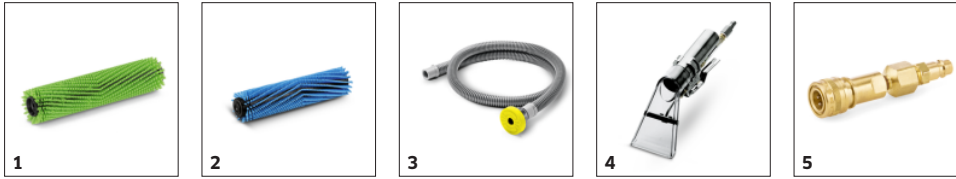

- A carpet roller brush supports thorough cleaning.
- Extremely easy to manoeuvre even on cluttered surfaces.

For deep and intermediate carpet cleaning

- For both deep cleaning and intermediate cleaning applications on carpets.
- Deep cleaning of carpets with the cleaning roller supports cleaning of carpet fibres.

Optional hand nozzle

- For cleaning corners or for spray extraction of chairs and cushions.

EQUIPMENT FOR BRC 40/22 C

1.008-062.0

		Order no.	Description	
ROLLER BRUSHES FOR BR				
Roller brush, medium-hard, green, 400 mm	1	4.762-000.0	light green, for velour (up to 3 mm pile height)	■
Roller brush, soft, blue, 400 mm	2	4.762-254.0	Carpet brush, soft, blue. Length: 400 mm. With wear-resistant star-wheel mechanism. For cleaning textiles. Bristles: Polypropylene, 0.25 mm thick, 20 mm long.	□
OTHER ACCESSORIES FOR SCRUBBER DRYERS				
Miscellaneous				
Filling hose	3	6.680-124.0	1,500-mm filling hose for easy device filling from a water tap. With universal tapered fitting for all standard taps.	□
SPRAY EXTRACTION CLEANERS				
Hand tools				
Hand tool ID 38, 110 mm	4	4.130-163.0	For cleaning upholstery with Puzzi 400/ E and 400 K, with water flow reducer 3.637-029.0 (except Puzzi 400 K)	□
CARPET CLEANERS				
Other accessories				
Adapter	5	8.631-030.0	For floor tool 4.130-061.0 and handle with trigger 4.130-163.0.	□